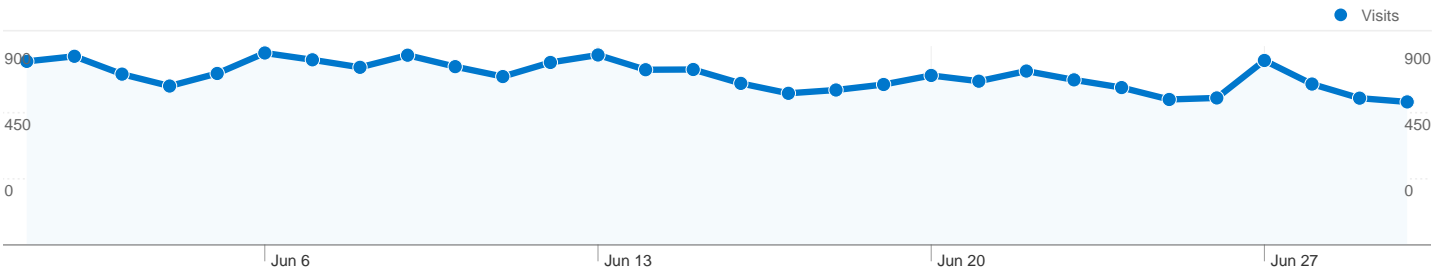

Site Usage

23,020 Visits

66.67% Bounce Rate

72,132 Pageviews

00:02:15 Avg. Time on Site

3.13 Pages/Visit

61.19% % New Visits

Visitors Overview

15,960 people visited this site

23,020 Visits

15,960 Absolute Unique Visitors

72,132 Pageviews

3.13 Average Pageviews

00:02:15 Time on Site

66.67% Bounce Rate

61.19% New Visits

Technical Profile

Browser	Visits	% visits
Internet Explorer	8,212	35.67%
Firefox	7,272	31.59%
Safari	3,863	16.78%
Chrome	2,872	12.48%
Opera	284	1.23%

All traffic sources sent a total of 23,020 visits

-  **19.55%** Direct Traffic
-  **23.78%** Referring Sites
-  **56.67%** Search Engines

23,020 visits came from 123 countries/territories

Site Usage

Country/Territory	Visits	Pages/Visit	Avg. Time on Site	% New Visits	Bounce Rate
Visits 23,020 % of Site Total: 100.00%	Pages/Visit 3.13 Site Avg: 3.13 (0.00%)	Avg. Time on Site 00:02:15 Site Avg: 00:02:15 (0.00%)	% New Visits 61.23% Site Avg: 61.19% (0.08%)	Bounce Rate 66.67% Site Avg: 66.67% (0.00%)	
United States	11,594	3.47	00:02:24	60.58%	65.51%
United Kingdom	2,525	3.17	00:02:03	57.23%	67.49%
Canada	989	3.09	00:02:09	68.05%	59.76%
Italy	871	3.55	00:02:30	45.35%	70.26%
Australia	663	2.38	00:01:36	61.99%	70.89%
France	632	2.50	00:01:59	57.91%	68.83%
Spain	607	2.39	00:02:09	45.14%	72.16%
Germany	577	2.79	00:01:27	70.36%	66.20%
Brazil	365	2.93	00:02:30	69.86%	67.95%