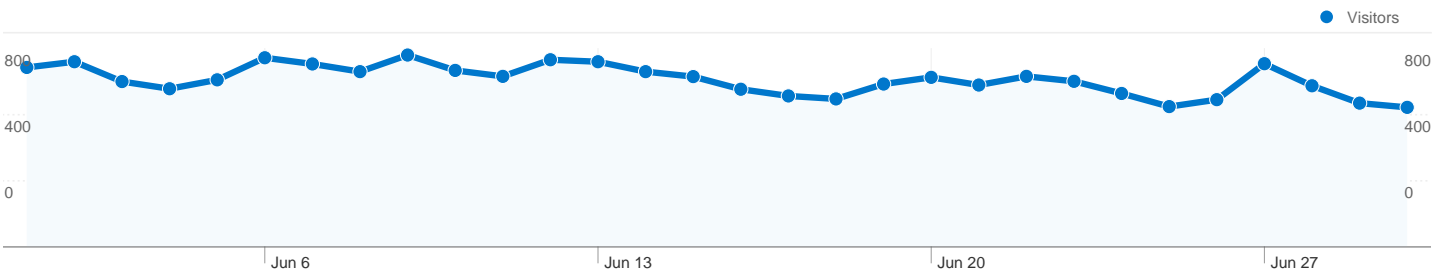

Site Usage

23,020 Visits

66.67% Bounce Rate

72,132 Pageviews

00:02:15 Avg. Time on Site

3.13 Pages/Visit

61.19% % New Visits

Visitors Overview

15,960 people visited this site

23,020 Visits

15,960 Absolute Unique Visitors

72,132 Pageviews

3.13 Average Pageviews

00:02:15 Time on Site

66.67% Bounce Rate

61.19% New Visits

Technical Profile

Browser	Visits	% visits
Internet Explorer	8,212	35.67%
Firefox	7,272	31.59%
Safari	3,863	16.78%
Chrome	2,872	12.48%
Opera	284	1.23%

All traffic sources sent a total of 23,020 visits

-  **19.55%** Direct Traffic
-  **23.78%** Referring Sites
-  **56.67%** Search Engines

23,020 visits came from 123 countries/territories

Site Usage

Country/Territory	Visits	Pages/Visit	Avg. Time on Site	% New Visits	Bounce Rate
Visits 23,020 % of Site Total: 100.00%	Pages/Visit 3.13 Site Avg: 3.13 (0.00%)	Avg. Time on Site 00:02:15 Site Avg: 00:02:15 (0.00%)	% New Visits 61.23% Site Avg: 61.19% (0.08%)	Bounce Rate 66.67% Site Avg: 66.67% (0.00%)	
United States	11,594	3.47	00:02:24	60.58%	65.51%
United Kingdom	2,525	3.17	00:02:03	57.23%	67.49%
Canada	989	3.09	00:02:09	68.05%	59.76%
Italy	871	3.55	00:02:30	45.35%	70.26%
Australia	663	2.38	00:01:36	61.99%	70.89%
France	632	2.50	00:01:59	57.91%	68.83%
Spain	607	2.39	00:02:09	45.14%	72.16%
Germany	577	2.79	00:01:27	70.36%	66.20%
Brazil	365	2.93	00:02:30	69.86%	67.95%