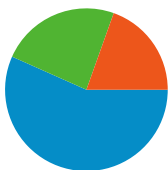

Traffic Sources Overview

- **Search Engines**
  13,045.00 (56.67%)
- **Referring Sites**
  5,475.00 (23.78%)
- **Direct Traffic**
  4,500.00 (19.55%)

Content Overview

Pages	Pageviews	% Pageviews
/	8,521	11.81%
/info/top100.html	3,870	5.37%
/video/index.html	2,580	3.58%
/search.html	1,877	2.60%
/PSFL/index.html	1,729	2.40%