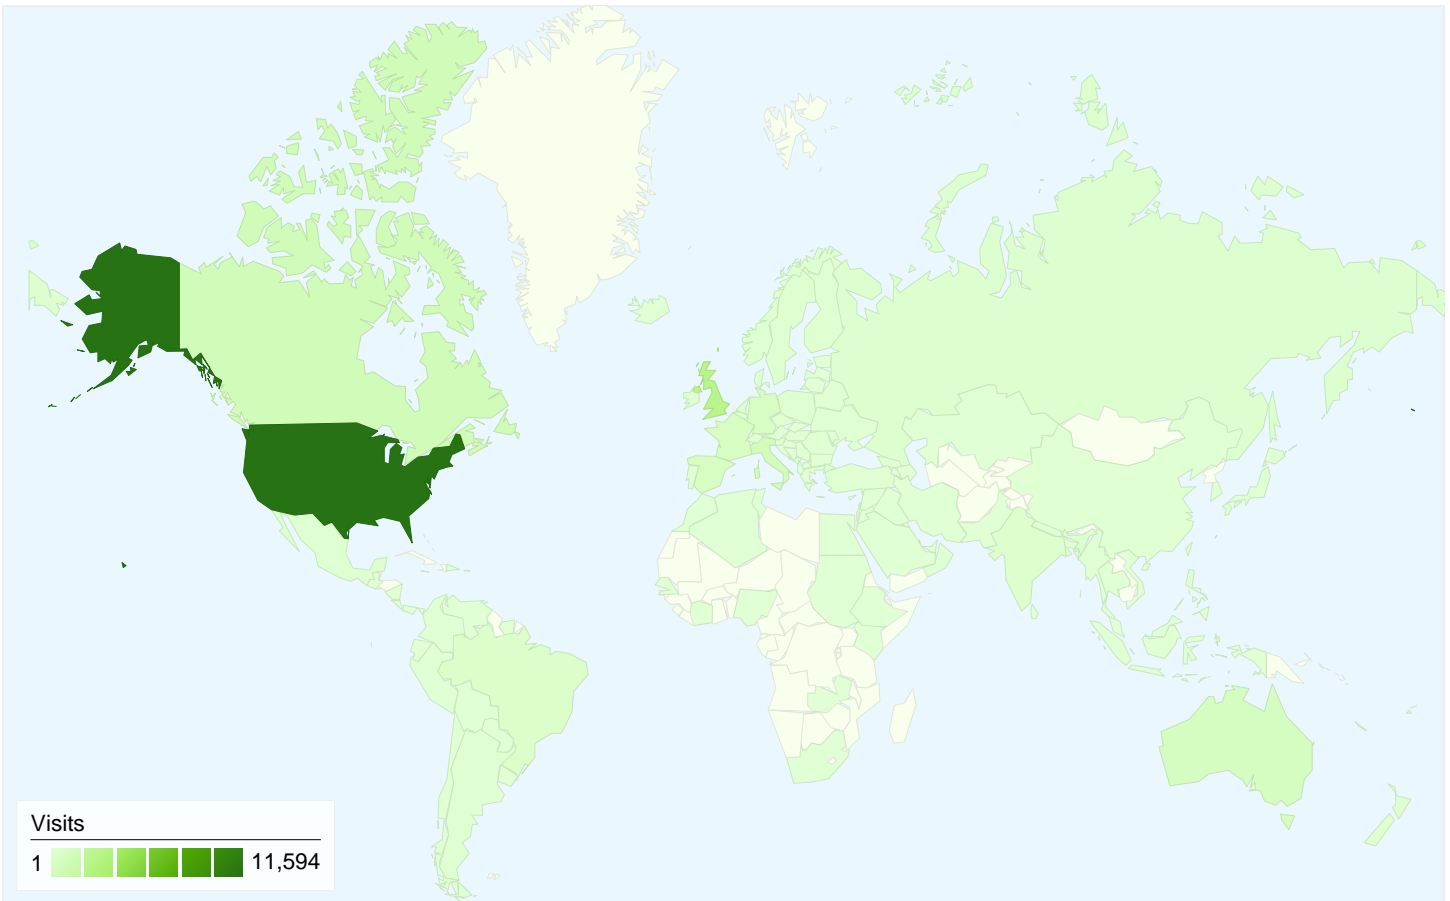

15,960 people visited this site

23,020 Visits

15,960 Absolute Unique Visitors

72,132 Pageviews

3.13 Average Pageviews

00:02:15 Time on Site

66.67% Bounce Rate

61.19% New Visits

Technical Profile

Browser	Visits	% visits
Internet Explorer	8,212	35.67%
Firefox	7,272	31.59%
Safari	3,863	16.78%
Chrome	2,872	12.48%
Opera	284	1.23%

All traffic sources sent a total of 23,020 visits

-  **19.55%** Direct Traffic
-  **23.78%** Referring Sites
-  **56.67%** Search Engines

- **Search Engines**
13,045.00 (56.67%)
- **Referring Sites**
5,475.00 (23.78%)
- **Direct Traffic**
4,500.00 (19.55%)

Top Traffic Sources

Sources	Visits	% visits	Keywords	Visits	% visits
google (organic)	11,500	49.96%	silent era	500	3.83%
(direct) ((none))	4,500	19.55%	silent films	443	3.40%
en.wikipedia.org (referral)	2,031	8.82%	best silent films	241	1.85%
stumbleupon.com (referral)	585	2.54%	silentera	223	1.71%
yahoo (organic)	552	2.40%	silent movies	162	1.24%

23,020 visits came from 123 countries/territories

Site Usage

Country/Territory	Visits	Pages/Visit	Avg. Time on Site	% New Visits	Bounce Rate
Visits 23,020 % of Site Total: 100.00%	Pages/Visit 3.13 Site Avg: 3.13 (0.00%)	Avg. Time on Site 00:02:15 Site Avg: 00:02:15 (0.00%)	% New Visits 61.23% Site Avg: 61.19% (0.08%)	Bounce Rate 66.67% Site Avg: 66.67% (0.00%)	
United States	11,594	3.47	00:02:24	60.58%	65.51%
United Kingdom	2,525	3.17	00:02:03	57.23%	67.49%
Canada	989	3.09	00:02:09	68.05%	59.76%
Italy	871	3.55	00:02:30	45.35%	70.26%
Australia	663	2.38	00:01:36	61.99%	70.89%
France	632	2.50	00:01:59	57.91%	68.83%
Spain	607	2.39	00:02:09	45.14%	72.16%
Germany	577	2.79	00:01:27	70.36%	66.20%
Brazil	365	2.93	00:02:30	69.86%	67.95%