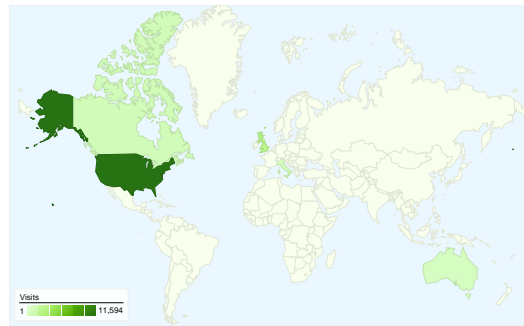

Site Usage

23,020 Visits

66.67% Bounce Rate

72,132 Pageviews

00:02:15 Avg. Time on Site

3.13 Pages/Visit

61.19% % New Visits

Visitors Overview

Visitors
15,960

Map Overlay

Traffic Sources Overview

- **Search Engines**
13,045.00 (56.67%)
- **Referring Sites**
5,475.00 (23.78%)
- **Direct Traffic**
4,500.00 (19.55%)

Content Overview

Pages	Pageviews	% Pageviews
/	8,521	11.81%
/info/top100.html	3,870	5.37%
/video/index.html	2,580	3.58%
/search.html	1,877	2.60%
/PSFL/index.html	1,729	2.40%

15,960 people visited this site

23,020 Visits

15,960 Absolute Unique Visitors

72,132 Pageviews

3.13 Average Pageviews

00:02:15 Time on Site

66.67% Bounce Rate

61.19% New Visits

23,020 visits came from 123 countries/territories

Site Usage

Country/Territory	Visits	Pages/Visit	Avg. Time on Site	% New Visits	Bounce Rate
Visits 23,020 % of Site Total: 100.00%	Pages/Visit 3.13 Site Avg: 3.13 (0.00%)	Avg. Time on Site 00:02:15 Site Avg: 00:02:15 (0.00%)	% New Visits 61.23% Site Avg: 61.19% (0.08%)	Bounce Rate 66.67% Site Avg: 66.67% (0.00%)	
United States	11,594	3.47	00:02:24	60.58%	65.51%
United Kingdom	2,525	3.17	00:02:03	57.23%	67.49%
Canada	989	3.09	00:02:09	68.05%	59.76%
Italy	871	3.55	00:02:30	45.35%	70.26%
Australia	663	2.38	00:01:36	61.99%	70.89%
France	632	2.50	00:01:59	57.91%	68.83%
Spain	607	2.39	00:02:09	45.14%	72.16%
Germany	577	2.79	00:01:27	70.36%	66.20%
Brazil	365	2.93	00:02:30	69.86%	67.95%