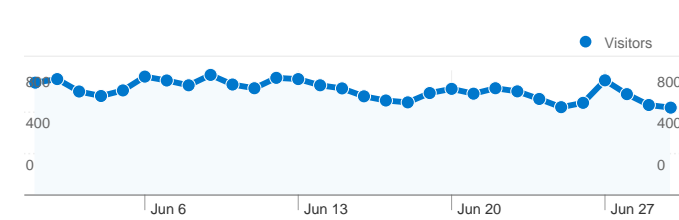

Site Usage

23,020 Visits

66.67% Bounce Rate

72,132 Pageviews

00:02:15 Avg. Time on Site

3.13 Pages/Visit

61.19% % New Visits

Visitors Overview

15,960 people visited this site

23,020 Visits

15,960 Absolute Unique Visitors

72,132 Pageviews

3.13 Average Pageviews

00:02:15 Time on Site

66.67% Bounce Rate

61.19% New Visits

23,020 visits came from 123 countries/territories

Site Usage

Country/Territory	Visits	Pages/Visit	Avg. Time on Site	% New Visits	Bounce Rate
Visits 23,020 % of Site Total: 100.00%	Pages/Visit 3.13 Site Avg: 3.13 (0.00%)	Avg. Time on Site 00:02:15 Site Avg: 00:02:15 (0.00%)	% New Visits 61.23% Site Avg: 61.19% (0.08%)	Bounce Rate 66.67% Site Avg: 66.67% (0.00%)	
United States	11,594	3.47	00:02:24	60.58%	65.51%
United Kingdom	2,525	3.17	00:02:03	57.23%	67.49%
Canada	989	3.09	00:02:09	68.05%	59.76%
Italy	871	3.55	00:02:30	45.35%	70.26%
Australia	663	2.38	00:01:36	61.99%	70.89%
France	632	2.50	00:01:59	57.91%	68.83%
Spain	607	2.39	00:02:09	45.14%	72.16%
Germany	577	2.79	00:01:27	70.36%	66.20%
Brazil	365	2.93	00:02:30	69.86%	67.95%

Netherlands	283	2.33	00:01:43	53.71%	72.79%
					1 - 10 of 123

Pages on this site were viewed a total of 72,132 times

72,132 Pageviews

51,943 Unique Views

66.67% Bounce Rate

AdSense Performance

0 AdSense Page Impressions