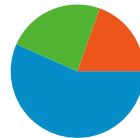

15,960 people visited this site

23,020 Visits

15,960 Absolute Unique Visitors

72,132 Pageviews

3.13 Average Pageviews

00:02:15 Time on Site

66.67% Bounce Rate

61.19% New Visits

Technical Profile

Browser	Visits	% visits
Internet Explorer	8,212	35.67%
Firefox	7,272	31.59%
Safari	3,863	16.78%
Chrome	2,872	12.48%
Opera	284	1.23%

All traffic sources sent a total of 23,020 visits

-  **19.55%** Direct Traffic
-  **23.78%** Referring Sites
-  **56.67%** Search Engines