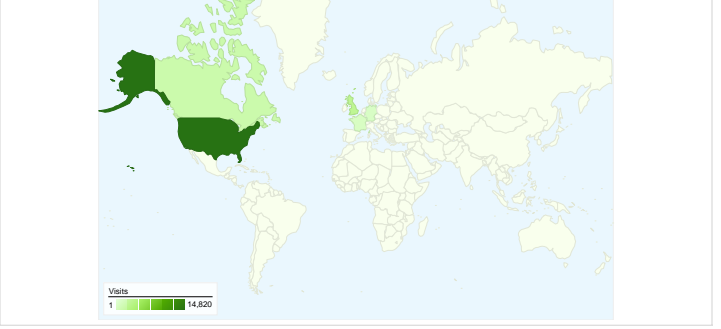

Map Overlay world