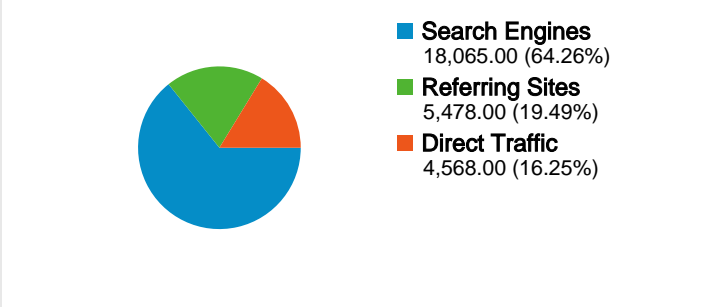

Traffic Sources Overview

Content Overview

Pages	Pageviews	% Pageviews
/	12,642	14.42%
/info/top100.html	3,430	3.91%
/video/index.html	3,406	3.89%
/info/search.html	2,531	2.89%
/PSFL/index.html	2,024	2.31%