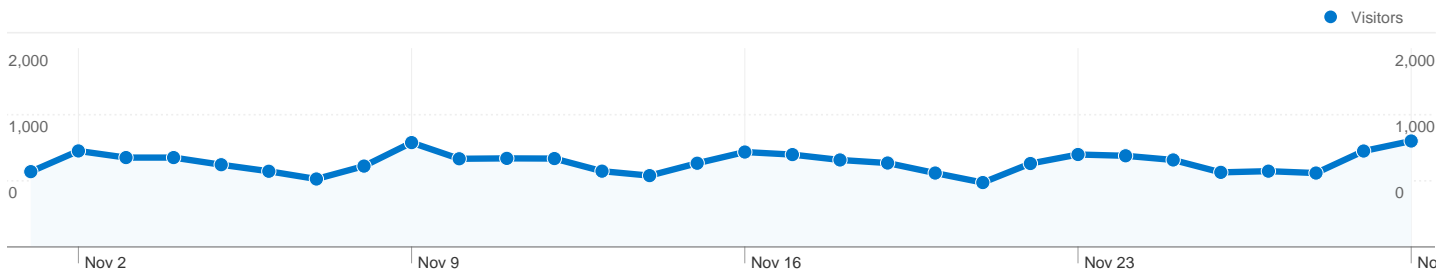

Site Usage

28,111 Visits

64.98% Bounce Rate

87,665 Pageviews

00:02:12 Avg. Time on Site

3.12 Pages/Visit

68.49% % New Visits

Visitors Overview

21,161 people visited this site

28,111 Visits

21,161 Absolute Unique Visitors

87,665 Pageviews

3.12 Average Pageviews

00:02:12 Time on Site

64.98% Bounce Rate

68.49% New Visits

All traffic sources sent a total of 28,111 visits

-  16.25% Direct Traffic
-  19.49% Referring Sites
-  64.26% Search Engines

- Search Engines
18,065.00 (64.26%)
- Referring Sites
5,478.00 (19.49%)
- Direct Traffic
4,568.00 (16.25%)

28,111 visits came from 144 countries/territories

Site Usage

Country/Territory	Visits	Pages/Visit	Avg. Time on Site	% New Visits	Bounce Rate
Visits 28,111 % of Site Total: 100.00%	Pages/Visit 3.12 Site Avg: 3.12 (0.00%)	Avg. Time on Site 00:02:12 Site Avg: 00:02:12 (0.00%)	% New Visits 68.52% Site Avg: 68.49% (0.06%)	Bounce Rate 64.98% Site Avg: 64.98% (0.00%)	
United States	14,820	3.37	00:02:14	69.29%	63.84%
United Kingdom	2,850	3.13	00:03:00	70.49%	62.95%
Canada	1,790	2.93	00:01:42	68.99%	63.46%
France	754	3.03	00:02:10	60.34%	67.11%
Germany	695	3.14	00:02:03	70.94%	60.00%
Australia	649	2.38	00:01:31	51.00%	71.80%
Italy	608	3.00	00:01:40	54.61%	70.56%
Spain	485	2.82	00:02:30	68.87%	63.51%
Switzerland	457	2.16	00:02:49	18.38%	77.02%