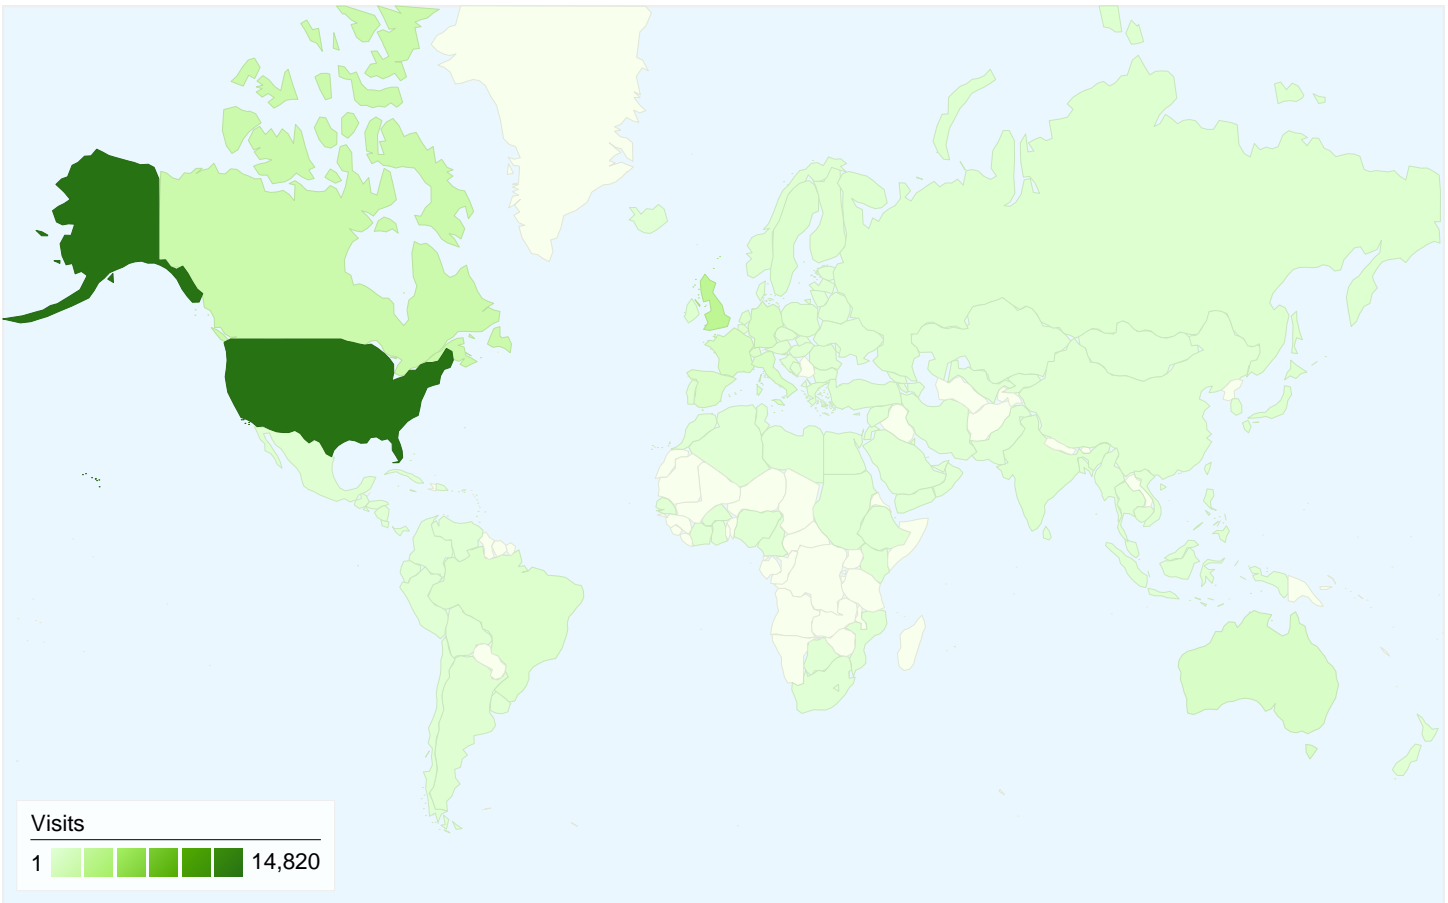

21,161 people visited this site

28,111 Visits

21,161 Absolute Unique Visitors

87,665 Pageviews

3.12 Average Pageviews

00:02:12 Time on Site

64.98% Bounce Rate

68.49% New Visits

All traffic sources sent a total of 28,111 visits

-  16.25% Direct Traffic
-  19.49% Referring Sites
-  64.26% Search Engines

- Search Engines
18,065.00 (64.26%)
- Referring Sites
5,478.00 (19.49%)
- Direct Traffic
4,568.00 (16.25%)

Top Traffic Sources

Sources	Visits	% visits	Keywords	Visits	% visits
google (organic)	15,550	55.32%	silent films	862	4.77%
(direct) ((none))	4,568	16.25%	silent era	501	2.77%
en.wikipedia.org (referral)	1,586	5.64%	silent movies	375	2.08%
yahoo (organic)	1,343	4.78%	silent film	332	1.84%
stumbleupon.com (referral)	1,124	4.00%	unknown silent movies the	288	1.59%

28,111 visits came from 144 countries/territories

Site Usage

Country/Territory	Visits	Pages/Visit	Avg. Time on Site	% New Visits	Bounce Rate
Visits 28,111 % of Site Total: 100.00%	Pages/Visit 3.12 Site Avg: 3.12 (0.00%)	Avg. Time on Site 00:02:12 Site Avg: 00:02:12 (0.00%)	% New Visits 68.52% Site Avg: 68.49% (0.06%)	Bounce Rate 64.98% Site Avg: 64.98% (0.00%)	
United States	14,820	3.37	00:02:14	69.29%	63.84%
United Kingdom	2,850	3.13	00:03:00	70.49%	62.95%
Canada	1,790	2.93	00:01:42	68.99%	63.46%
France	754	3.03	00:02:10	60.34%	67.11%
Germany	695	3.14	00:02:03	70.94%	60.00%
Australia	649	2.38	00:01:31	51.00%	71.80%
Italy	608	3.00	00:01:40	54.61%	70.56%
Spain	485	2.82	00:02:30	68.87%	63.51%
Switzerland	457	2.16	00:02:49	18.38%	77.02%