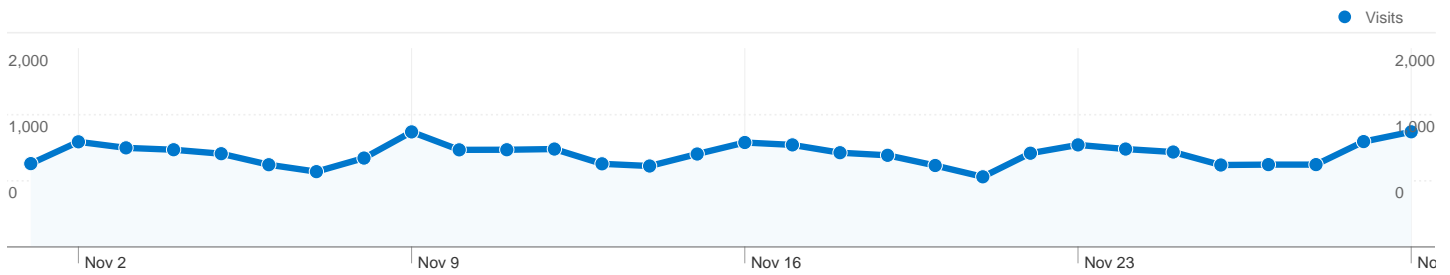

Site Usage

28,111 Visits

64.98% Bounce Rate

87,665 Pageviews

00:02:12 Avg. Time on Site

3.12 Pages/Visit

68.49% % New Visits

Visitors Overview

21,161 people visited this site

28,111 Visits

21,161 Absolute Unique Visitors

87,665 Pageviews

3.12 Average Pageviews

00:02:12 Time on Site

64.98% Bounce Rate

68.49% New Visits

All traffic sources sent a total of 28,111 visits

-  16.25% Direct Traffic
-  19.49% Referring Sites
-  64.26% Search Engines

- Search Engines
18,065.00 (64.26%)
- Referring Sites
5,478.00 (19.49%)
- Direct Traffic
4,568.00 (16.25%)

28,111 visits came from 144 countries/territories

Site Usage

Country/Territory	Visits	Pages/Visit	Avg. Time on Site	% New Visits	Bounce Rate
Visits 28,111 % of Site Total: 100.00%	Pages/Visit 3.12 Site Avg: 3.12 (0.00%)	Avg. Time on Site 00:02:12 Site Avg: 00:02:12 (0.00%)	% New Visits 68.52% Site Avg: 68.49% (0.06%)	Bounce Rate 64.98% Site Avg: 64.98% (0.00%)	
United States	14,820	3.37	00:02:14	69.29%	63.84%
United Kingdom	2,850	3.13	00:03:00	70.49%	62.95%
Canada	1,790	2.93	00:01:42	68.99%	63.46%
France	754	3.03	00:02:10	60.34%	67.11%
Germany	695	3.14	00:02:03	70.94%	60.00%
Australia	649	2.38	00:01:31	51.00%	71.80%
Italy	608	3.00	00:01:40	54.61%	70.56%
Spain	485	2.82	00:02:30	68.87%	63.51%
Switzerland	457	2.16	00:02:49	18.38%	77.02%