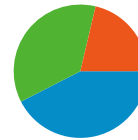

- **Search Engines**
  7,948.00 (42.48%)
- **Direct Traffic**
  6,775.00 (36.21%)
- **Referring Sites**
  3,988.00 (21.31%)

Top Traffic Sources

Sources	Visits	% visits	Keywords	Visits	% visits
(direct) ((none))	6,775	36.21%	silent films	719	9.05%
google (organic)	5,956	31.83%	silent era	596	7.50%
yahoo (organic)	1,339	7.16%	silent film	287	3.61%
en.wikipedia.org (referral)	960	5.13%	silentera	178	2.24%
stumbleupon.com (referral)	570	3.05%	silent movies	148	1.86%