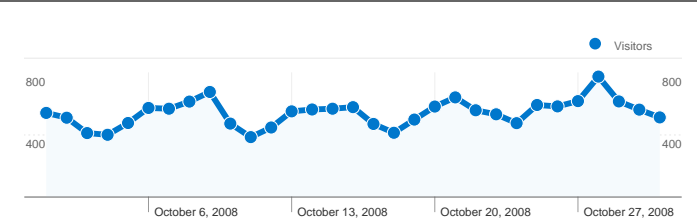

Site Usage

18,711 Visits

56.98% Bounce Rate

65,795 Pageviews

00:02:28 Avg. Time on Site

3.52 Pages/Visit

63.22% % New Visits

Visitors Overview

12,994 people visited this site

18,711 Visits

12,994 Absolute Unique Visitors

65,795 Pageviews

3.52 Average Pageviews

00:02:28 Time on Site

56.98% Bounce Rate

63.22% New Visits

All traffic sources sent a total of 18,711 visits

-  **36.21%** Direct Traffic
-  **21.31%** Referring Sites
-  **42.48%** Search Engines

- **Search Engines**
7,948.00 (42.48%)
- **Direct Traffic**
6,775.00 (36.21%)
- **Referring Sites**
3,988.00 (21.31%)

18,711 visits came from 115 countries/territories

Site Usage						
Visits	Pages/Visit	Avg. Time on Site		% New Visits	Bounce Rate	
18,711 % of Site Total: 100.00%	3.52 Site Avg: 3.52 (0.00%)	00:02:28 Site Avg: 00:02:28 (0.00%)		63.25% Site Avg: 63.22% (0.04%)	56.98% Site Avg: 56.98% (0.00%)	
Country/Territory	Visits	Pages/Visit	Avg. Time on Site	% New Visits	Bounce Rate	
United States	10,814	3.49	00:02:14	64.88%	57.68%	
United Kingdom	1,701	3.47	00:02:32	60.02%	56.14%	
Canada	923	4.03	00:02:10	66.41%	52.76%	
Australia	525	3.00	00:02:17	45.14%	62.29%	
Spain	467	2.97	00:02:39	62.74%	54.60%	
Germany	441	4.83	00:04:51	60.54%	48.75%	
France	343	3.72	00:02:21	64.43%	57.14%	
Brazil	337	3.42	00:02:44	76.85%	56.68%	
Italy	312	4.60	00:03:25	55.45%	48.40%	
Sweden	253	4.06	00:03:36	56.52%	43.87%	