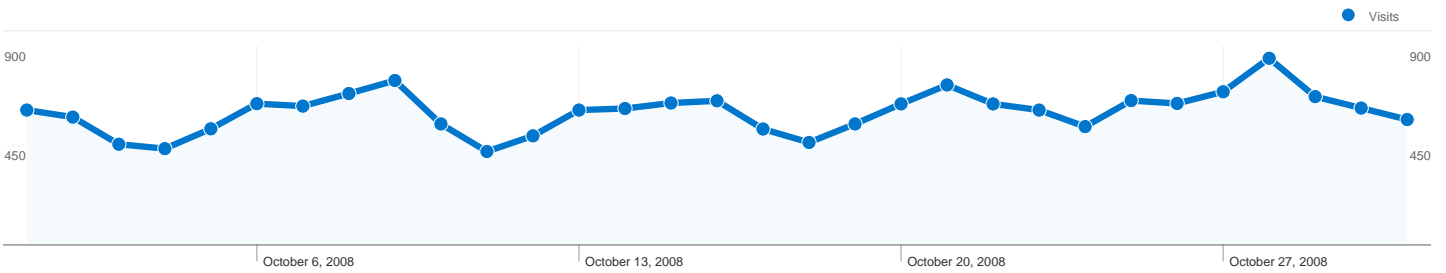

Site Usage

18,711 Visits

56.98% Bounce Rate

65,795 Pageviews

00:02:28 Avg. Time on Site

3.52 Pages/Visit

63.22% % New Visits

Visitors Overview

12,994 people visited this site

18,711 Visits

12,994 Absolute Unique Visitors

65,795 Pageviews

3.52 Average Pageviews

00:02:28 Time on Site

56.98% Bounce Rate

63.22% New Visits

All traffic sources sent a total of 18,711 visits

-  **36.21%** Direct Traffic
-  **21.31%** Referring Sites
-  **42.48%** Search Engines

- **Search Engines**
7,948.00 (42.48%)
- **Direct Traffic**
6,775.00 (36.21%)
- **Referring Sites**
3,988.00 (21.31%)

18,711 visits came from 115 countries/territories

Site Usage						
Visits	Pages/Visit	Avg. Time on Site		% New Visits	Bounce Rate	
18,711 % of Site Total: 100.00%	3.52 Site Avg: 3.52 (0.00%)	00:02:28 Site Avg: 00:02:28 (0.00%)		63.25% Site Avg: 63.22% (0.04%)	56.98% Site Avg: 56.98% (0.00%)	
Country/Territory	Visits	Pages/Visit	Avg. Time on Site	% New Visits	Bounce Rate	
United States	10,814	3.49	00:02:14	64.88%	57.68%	
United Kingdom	1,701	3.47	00:02:32	60.02%	56.14%	
Canada	923	4.03	00:02:10	66.41%	52.76%	
Australia	525	3.00	00:02:17	45.14%	62.29%	
Spain	467	2.97	00:02:39	62.74%	54.60%	
Germany	441	4.83	00:04:51	60.54%	48.75%	
France	343	3.72	00:02:21	64.43%	57.14%	
Brazil	337	3.42	00:02:44	76.85%	56.68%	
Italy	312	4.60	00:03:25	55.45%	48.40%	
Sweden	253	4.06	00:03:36	56.52%	43.87%	