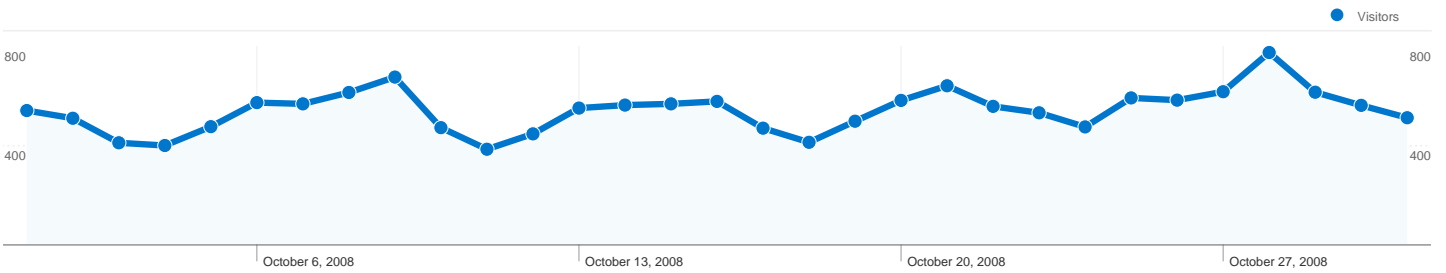

Site Usage

18,711 Visits

56.98% Bounce Rate

65,795 Pageviews

00:02:28 Avg. Time on Site

3.52 Pages/Visit

63.22% % New Visits

Visitors Overview

12,994 people visited this site

18,711 Visits

12,994 Absolute Unique Visitors

65,795 Pageviews

3.52 Average Pageviews

00:02:28 Time on Site

56.98% Bounce Rate

63.22% New Visits

All traffic sources sent a total of 18,711 visits

-  **36.21%** Direct Traffic
-  **21.31%** Referring Sites
-  **42.48%** Search Engines

- **Search Engines**
7,948.00 (42.48%)
- **Direct Traffic**
6,775.00 (36.21%)
- **Referring Sites**
3,988.00 (21.31%)

18,711 visits came from 115 countries/territories

Site Usage						
Visits	Pages/Visit	Avg. Time on Site		% New Visits	Bounce Rate	
18,711 % of Site Total: 100.00%	3.52 Site Avg: 3.52 (0.00%)	00:02:28 Site Avg: 00:02:28 (0.00%)		63.25% Site Avg: 63.22% (0.04%)	56.98% Site Avg: 56.98% (0.00%)	
Country/Territory	Visits	Pages/Visit	Avg. Time on Site	% New Visits	Bounce Rate	
United States	10,814	3.49	00:02:14	64.88%	57.68%	
United Kingdom	1,701	3.47	00:02:32	60.02%	56.14%	
Canada	923	4.03	00:02:10	66.41%	52.76%	
Australia	525	3.00	00:02:17	45.14%	62.29%	
Spain	467	2.97	00:02:39	62.74%	54.60%	
Germany	441	4.83	00:04:51	60.54%	48.75%	
France	343	3.72	00:02:21	64.43%	57.14%	
Brazil	337	3.42	00:02:44	76.85%	56.68%	
Italy	312	4.60	00:03:25	55.45%	48.40%	
Sweden	253	4.06	00:03:36	56.52%	43.87%	