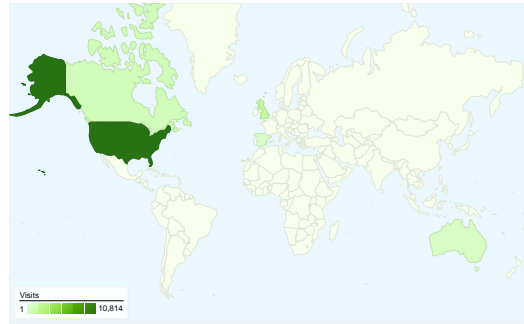

Site Usage

18,711 Visits

56.98% Bounce Rate

65,795 Pageviews

00:02:28 Avg. Time on Site

3.52 Pages/Visit

63.22% % New Visits

Visitors Overview

Visitors
12,994

Map Overlay world

Traffic Sources Overview

- **Search Engines**
7,948.00 (42.48%)
- **Direct Traffic**
6,775.00 (36.21%)
- **Referring Sites**
3,988.00 (21.31%)

Content Overview

Pages	Pageviews	% Pageviews
/	13,601	20.67%
/DVD/index.html	4,283	6.51%
/info/top100.html	2,726	4.14%
/index.html	2,072	3.15%
/PSFL/index.html	1,968	2.99%

All traffic sources sent a total of 18,711 visits

-  **36.21%** Direct Traffic
-  **21.31%** Referring Sites
-  **42.48%** Search Engines

- **Search Engines**
7,948.00 (42.48%)
- **Direct Traffic**
6,775.00 (36.21%)
- **Referring Sites**
3,988.00 (21.31%)

18,711 visits came from 115 countries/territories

Site Usage						
Visits	Pages/Visit	Avg. Time on Site		% New Visits	Bounce Rate	
18,711 % of Site Total: 100.00%	3.52 Site Avg: 3.52 (0.00%)	00:02:28 Site Avg: 00:02:28 (0.00%)		63.25% Site Avg: 63.22% (0.04%)	56.98% Site Avg: 56.98% (0.00%)	
Country/Territory	Visits	Pages/Visit	Avg. Time on Site	% New Visits	Bounce Rate	
United States	10,814	3.49	00:02:14	64.88%	57.68%	
United Kingdom	1,701	3.47	00:02:32	60.02%	56.14%	
Canada	923	4.03	00:02:10	66.41%	52.76%	
Australia	525	3.00	00:02:17	45.14%	62.29%	
Spain	467	2.97	00:02:39	62.74%	54.60%	
Germany	441	4.83	00:04:51	60.54%	48.75%	
France	343	3.72	00:02:21	64.43%	57.14%	
Brazil	337	3.42	00:02:44	76.85%	56.68%	
Italy	312	4.60	00:03:25	55.45%	48.40%	
Sweden	253	4.06	00:03:36	56.52%	43.87%	