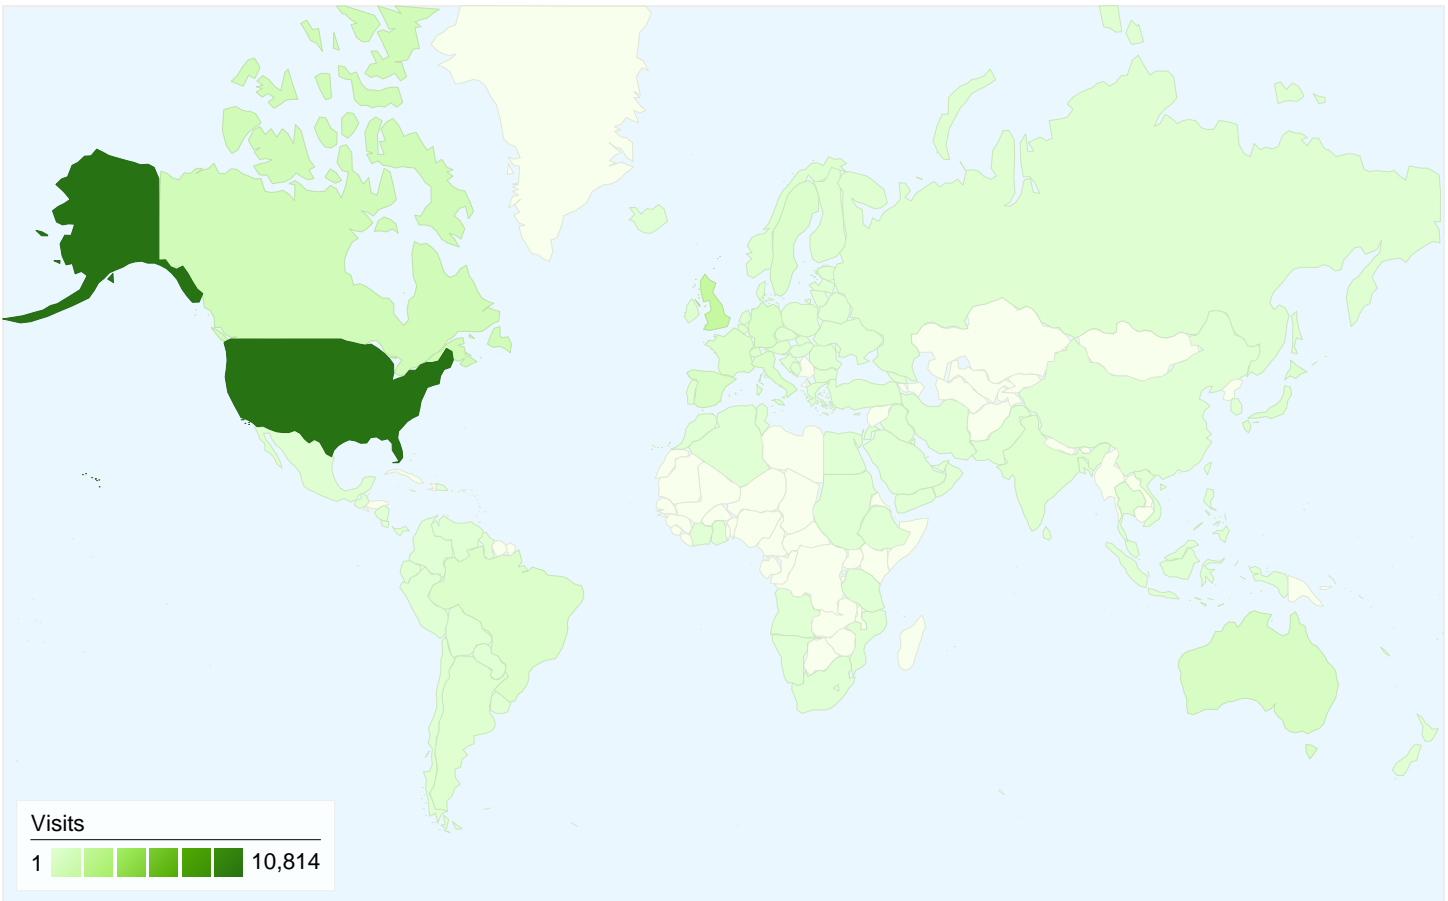

Visitors
12,994

Map Overlay world

Traffic Sources Overview

- **Search Engines**
7,948.00 (42.48%)
- **Direct Traffic**
6,775.00 (36.21%)
- **Referring Sites**
3,988.00 (21.31%)

Content Overview

Pages	Pageviews	% Pageviews
/	13,601	20.67%
/DVD/index.html	4,283	6.51%
/info/top100.html	2,726	4.14%
/index.html	2,072	3.15%
/PSFL/index.html	1,968	2.99%

All traffic sources sent a total of 18,711 visits

-  **36.21%** Direct Traffic
-  **21.31%** Referring Sites
-  **42.48%** Search Engines

- **Search Engines**
7,948.00 (42.48%)
- **Direct Traffic**
6,775.00 (36.21%)
- **Referring Sites**
3,988.00 (21.31%)

Top Traffic Sources

Sources	Visits	% visits	Keywords	Visits	% visits
(direct) ((none))	6,775	36.21%	silent films	719	9.05%
google (organic)	5,956	31.83%	silent era	596	7.50%
yahoo (organic)	1,339	7.16%	silent film	287	3.61%
en.wikipedia.org (referral)	960	5.13%	silentera	178	2.24%
stumbleupon.com (referral)	570	3.05%	silent movies	148	1.86%

18,711 visits came from 115 countries/territories

Site Usage						
Visits	Pages/Visit	Avg. Time on Site		% New Visits	Bounce Rate	
18,711 % of Site Total: 100.00%	3.52 Site Avg: 3.52 (0.00%)	00:02:28 Site Avg: 00:02:28 (0.00%)		63.25% Site Avg: 63.22% (0.04%)	56.98% Site Avg: 56.98% (0.00%)	
Country/Territory	Visits	Pages/Visit	Avg. Time on Site	% New Visits	Bounce Rate	
United States	10,814	3.49	00:02:14	64.88%	57.68%	
United Kingdom	1,701	3.47	00:02:32	60.02%	56.14%	
Canada	923	4.03	00:02:10	66.41%	52.76%	
Australia	525	3.00	00:02:17	45.14%	62.29%	
Spain	467	2.97	00:02:39	62.74%	54.60%	
Germany	441	4.83	00:04:51	60.54%	48.75%	
France	343	3.72	00:02:21	64.43%	57.14%	
Brazil	337	3.42	00:02:44	76.85%	56.68%	
Italy	312	4.60	00:03:25	55.45%	48.40%	
Sweden	253	4.06	00:03:36	56.52%	43.87%	