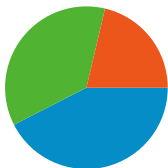

Traffic Sources Overview

- **Search Engines**
  7,948.00 (42.48%)
- **Direct Traffic**
  6,775.00 (36.21%)
- **Referring Sites**
  3,988.00 (21.31%)

Content Overview

Pages	Pageviews	% Pageviews
/	13,601	20.67%
/DVD/index.html	4,283	6.51%
/info/top100.html	2,726	4.14%
/index.html	2,072	3.15%
/PSFL/index.html	1,968	2.99%